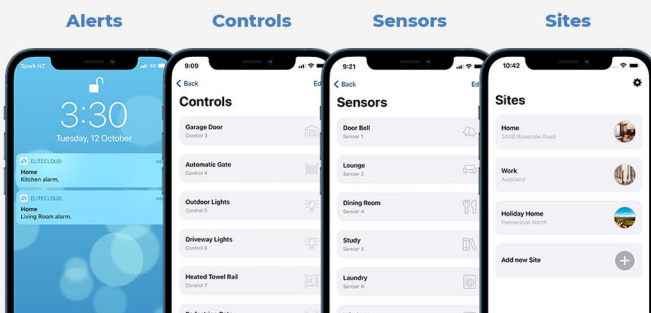

Optional App Interface Upgrade

EliteCloud

www.elitecloud.co.nz

- Plug & Play
- Pre-programmed
- Push notification alerts
- iOS or Android Compatible
- Proudly NZ Designed & Manufactured
- Select from more than 80 notification options
- Bank level encryption

EliteCloud

Available on the App Store

Get it on Google play

EC Long Range Wireless (optional accessories)

EC-i wireless series allows installers to specify professional, correctly positioned products without excessive labour, unpleasant trunking or conduit. With up to 500m range, almost any site can be accurately secured.